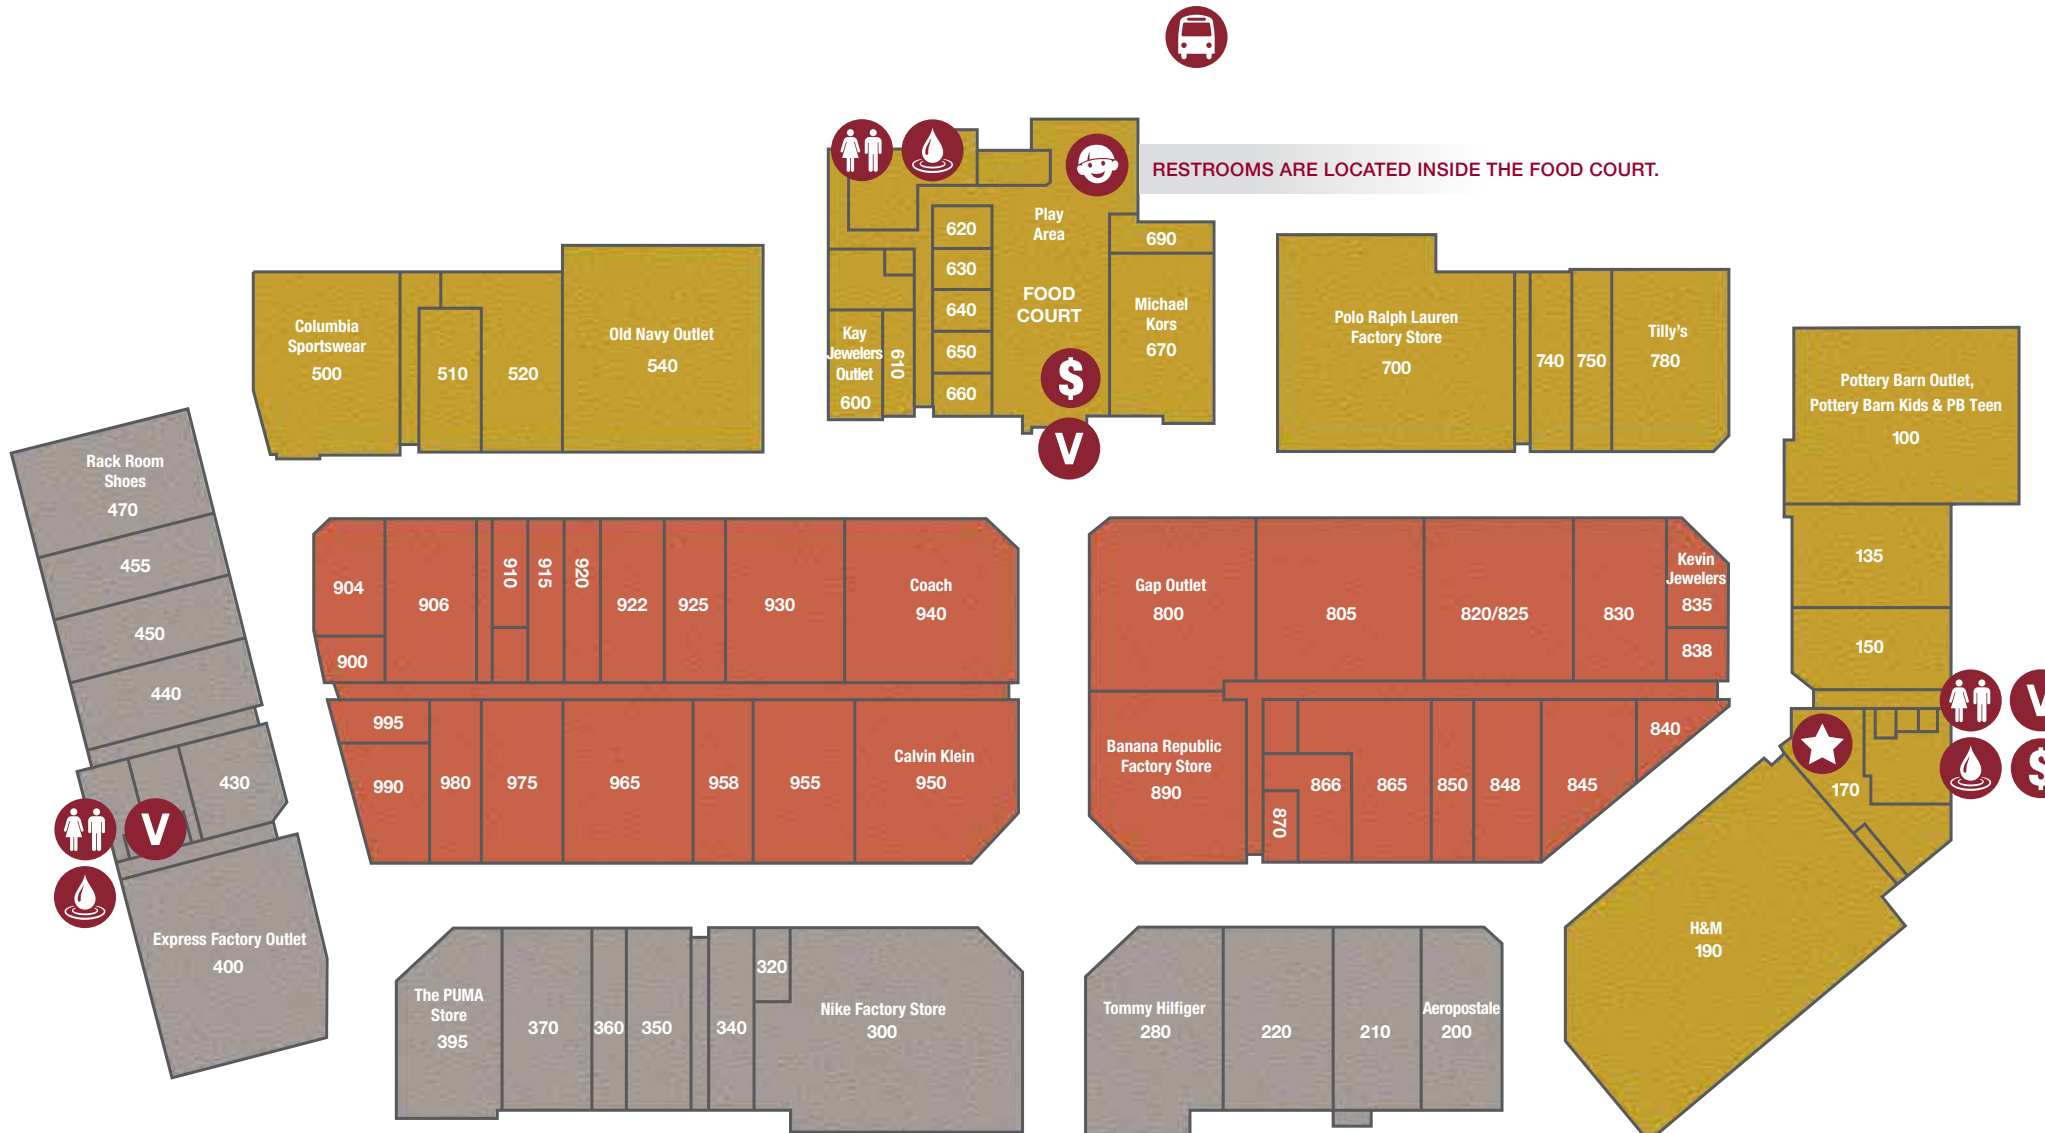

MEN'S AND WOMEN'S APPAREL

adidas Outlet Store	220
Aeropostale	200
American Eagle Outfitters/Aerie	805
Banana Republic Factory Store	890
Brooks Brothers	920
Calvin Klein	950
Charlotte Russe	135
Chico's Outlet	925
Coach	940
Columbia Sportswear	500
Cotton On	450
Express Factory Outlet	400
Gap Outlet	800
GUESS Factory Store	520
H&M	190
Hot Topic	850
Lane Bryant Outlet	955
Levi's® Outlet Store	906
LOFT Outlet	930
Lucky Brand	922
New York & Company Outlet	865
Nike Factory Store	300
Old Navy Outlet	540
Polo Ralph Lauren Factory Store	700
The PUMA Store	395
Tilly's	780
Tommy Hilfiger	280
Torrid	958
Van Heusen	975
White House Black Market	510
Zumiez	848

LEGEND

- PUBLIC RESTROOMS
- GUEST SERVICES/ MANAGEMENT OFFICE
- ATM
- WATER FOUNTAIN
- VENDING MACHINES
- BUS DROP OFF
- PLAY AREA

CHILDREN'S APPAREL

adidas Outlet Store	220
American Eagle Outfitters/Aerie	805
Calvin Klein	950
Carter's® kids & babies	
OshKosh B'gosh	820/825
Gap Outlet	800
Gymboree Outlet	740
H&M	190
Hot Topic	850

Justice	830
Nike Factory Store	300
Old Navy Outlet	540
Polo Ralph Lauren Factory Store	700
The PUMA Store	395
Tilly's	780
Tommy Hilfiger	280
Zumiez	848

FOOTWEAR

adidas Outlet Store	220
Converse	340
Famous Footwear Outlet	370
Journeys	866
Nike Factory Store	300
The PUMA Store	395
Rack Room Shoes	470
SKECHERS	350
Zumiez	848

FOOD

Auntie Anne's	870
China Max	620
Don Perico's	430
Juicy Burger	630
Subway Café	690
Tony's Pizza	650

PLAY AREA

Inside Hacienda Food Court

HOUSEWARES

& HOME FURNISHINGS	
Kitchen Collection	750
Le Creuset	915
Pottery Barn Outlet, Pottery Barn Kids & PB Teen	100/150